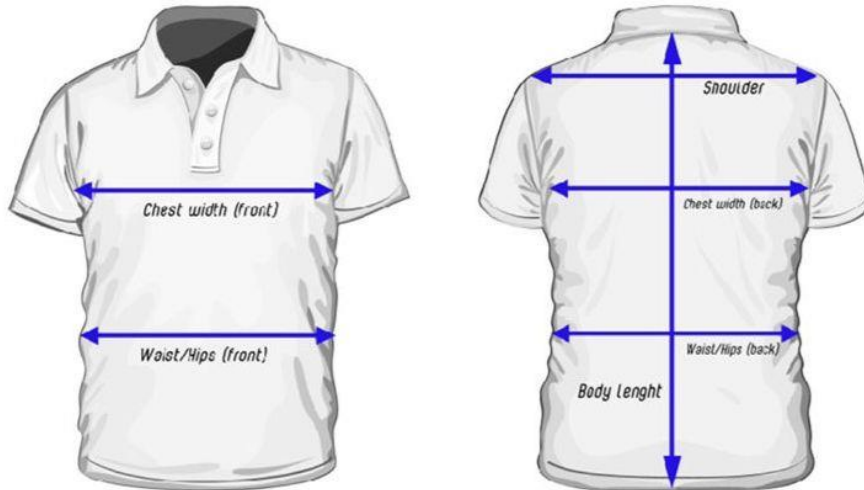

第 55 届 (2023) 世界锤灵校友嘉年华会 (沙巴)

“风下之乡弘锤风，巍然神山耀灵秀”

T 恤尺码

Table of Size Measurement (Unisex cutting)

Size Label	Chest Width (front+back)	Shoulder	Body Length	Waist/Hips (front+back)
XS	36"	14.5"	25"	36"
S	38"	15.5"	26"	38"
M	40"	16.5"	27"	40"
L	42"	18"	28"	42"
XL	44"	19"	29"	44"
2XL	46"	19.5"	30"	46"
3XL	48"	20.5"	31"	48"